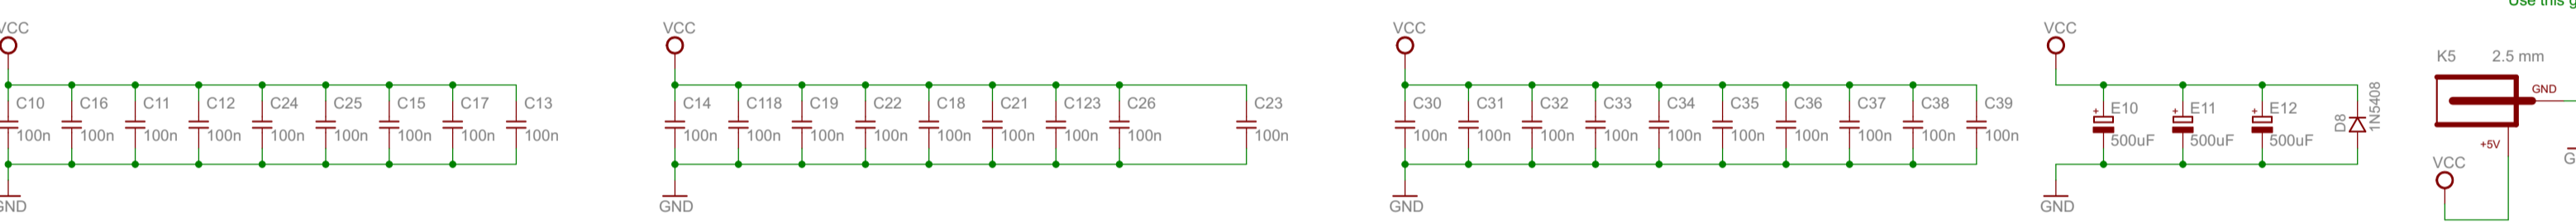

MB02+ from 8BC - redrawn by Suksot 2017 version 2.10

Use the gate to a bug! Use D11F instead of E1